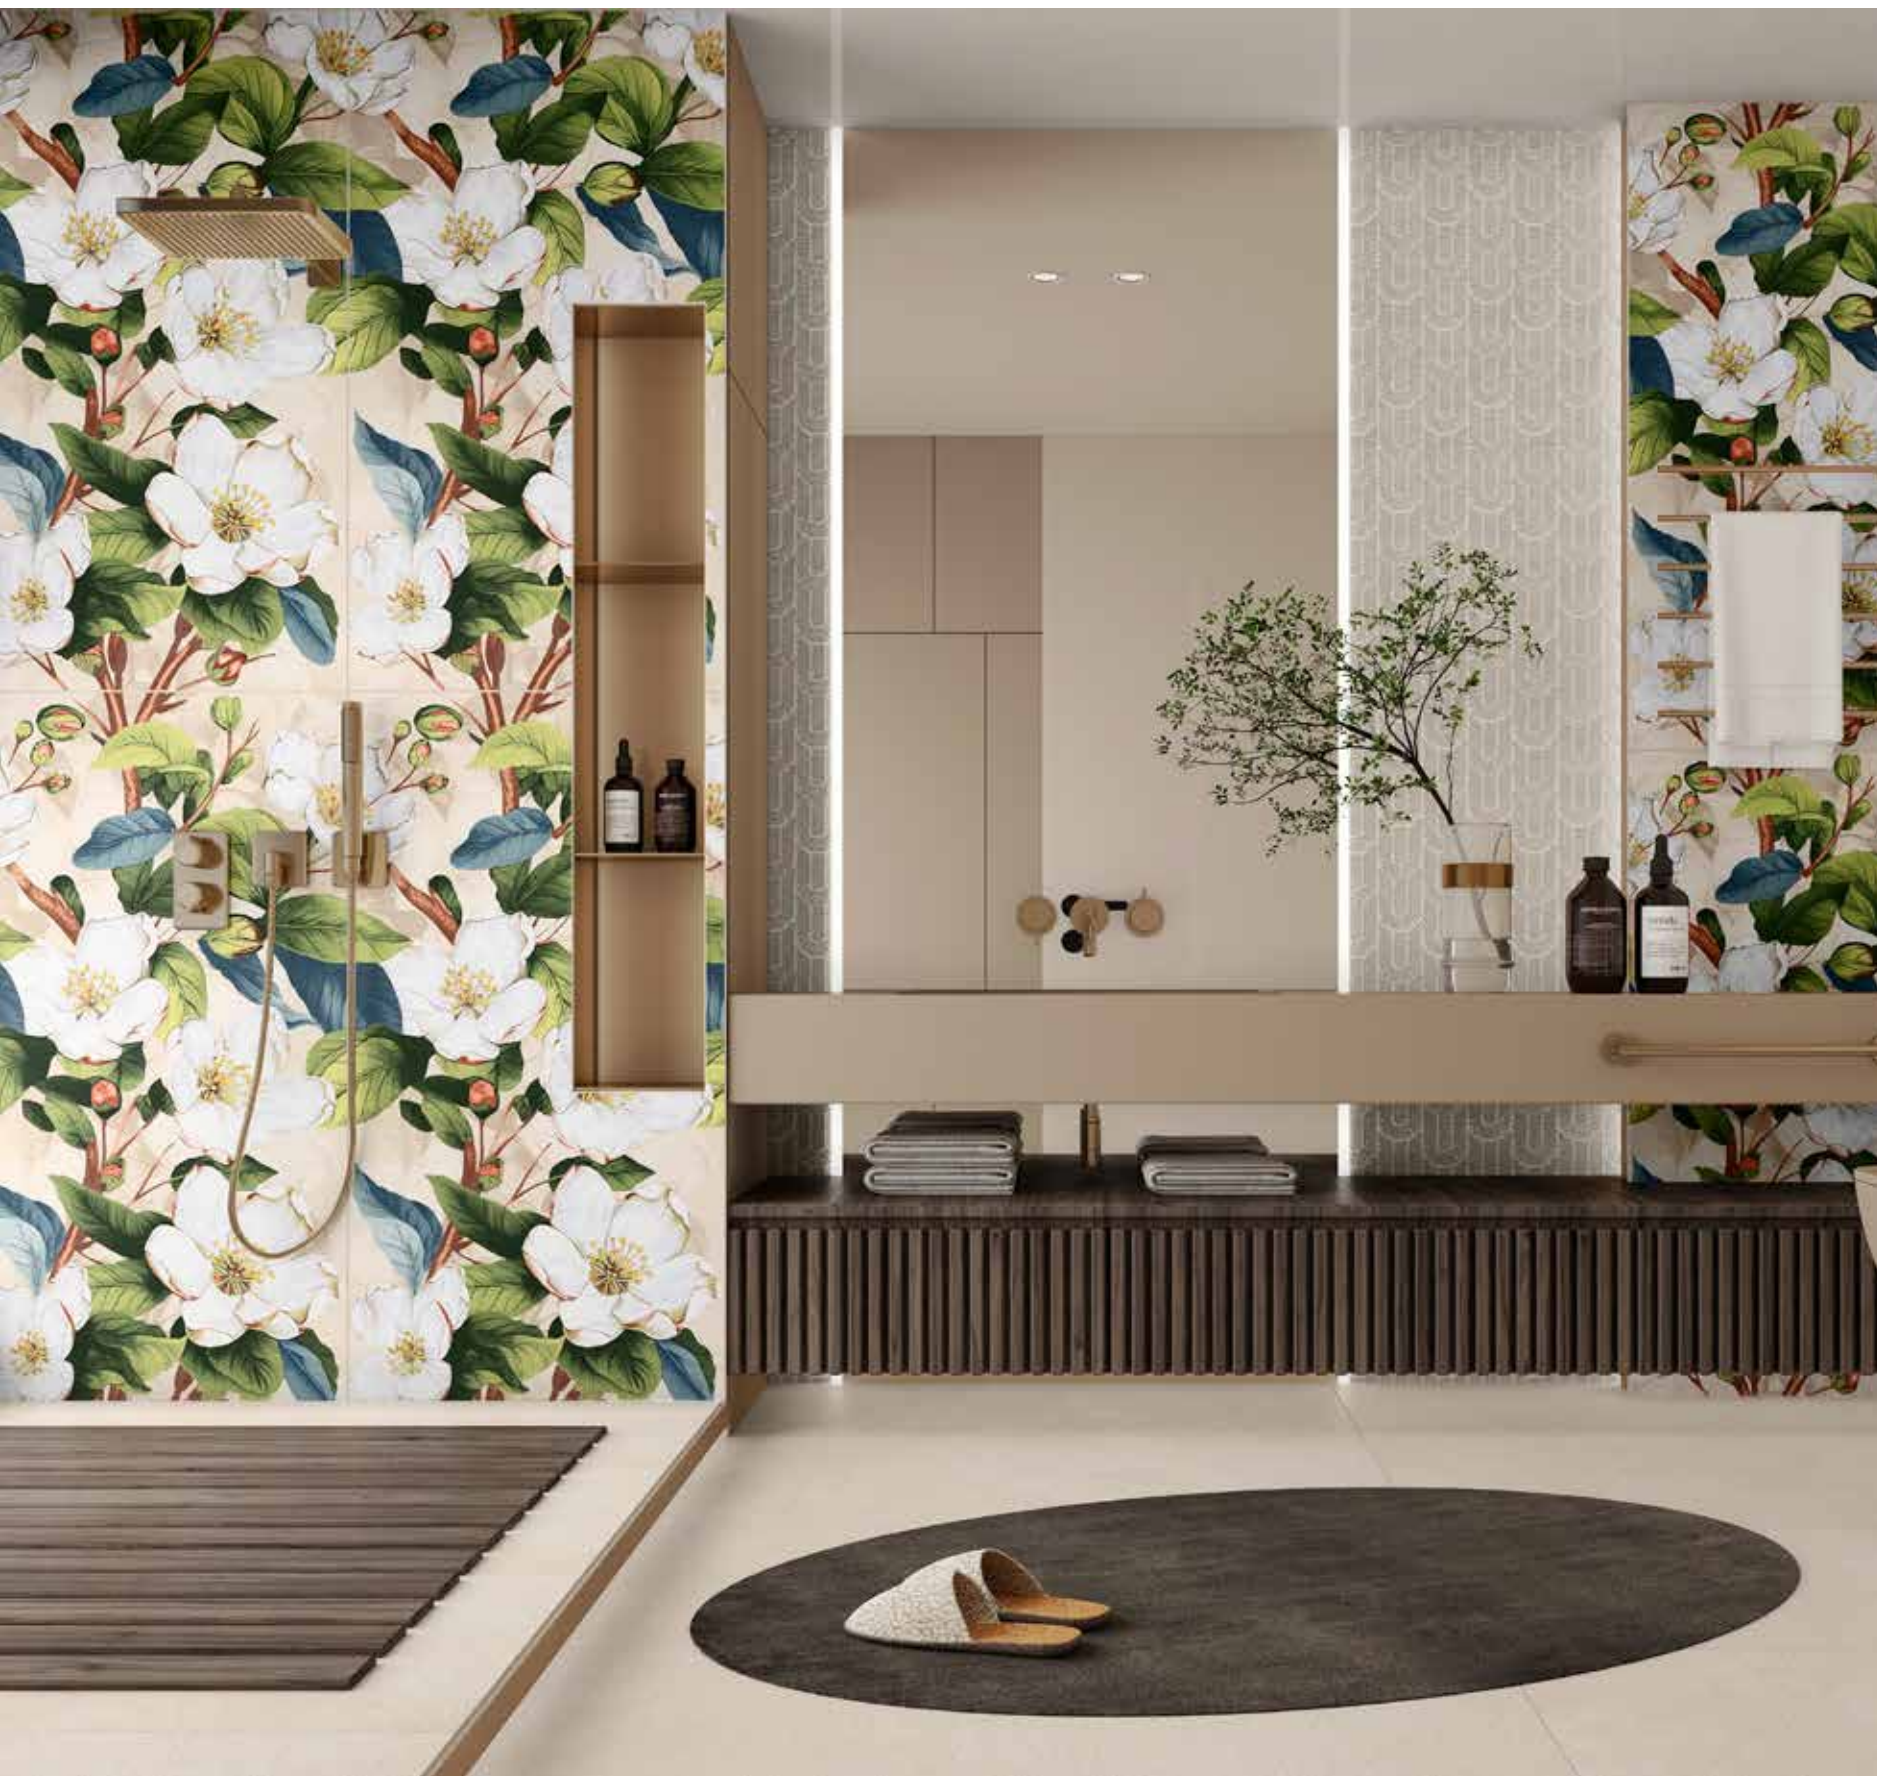

DELICATE FLORAL DECOR