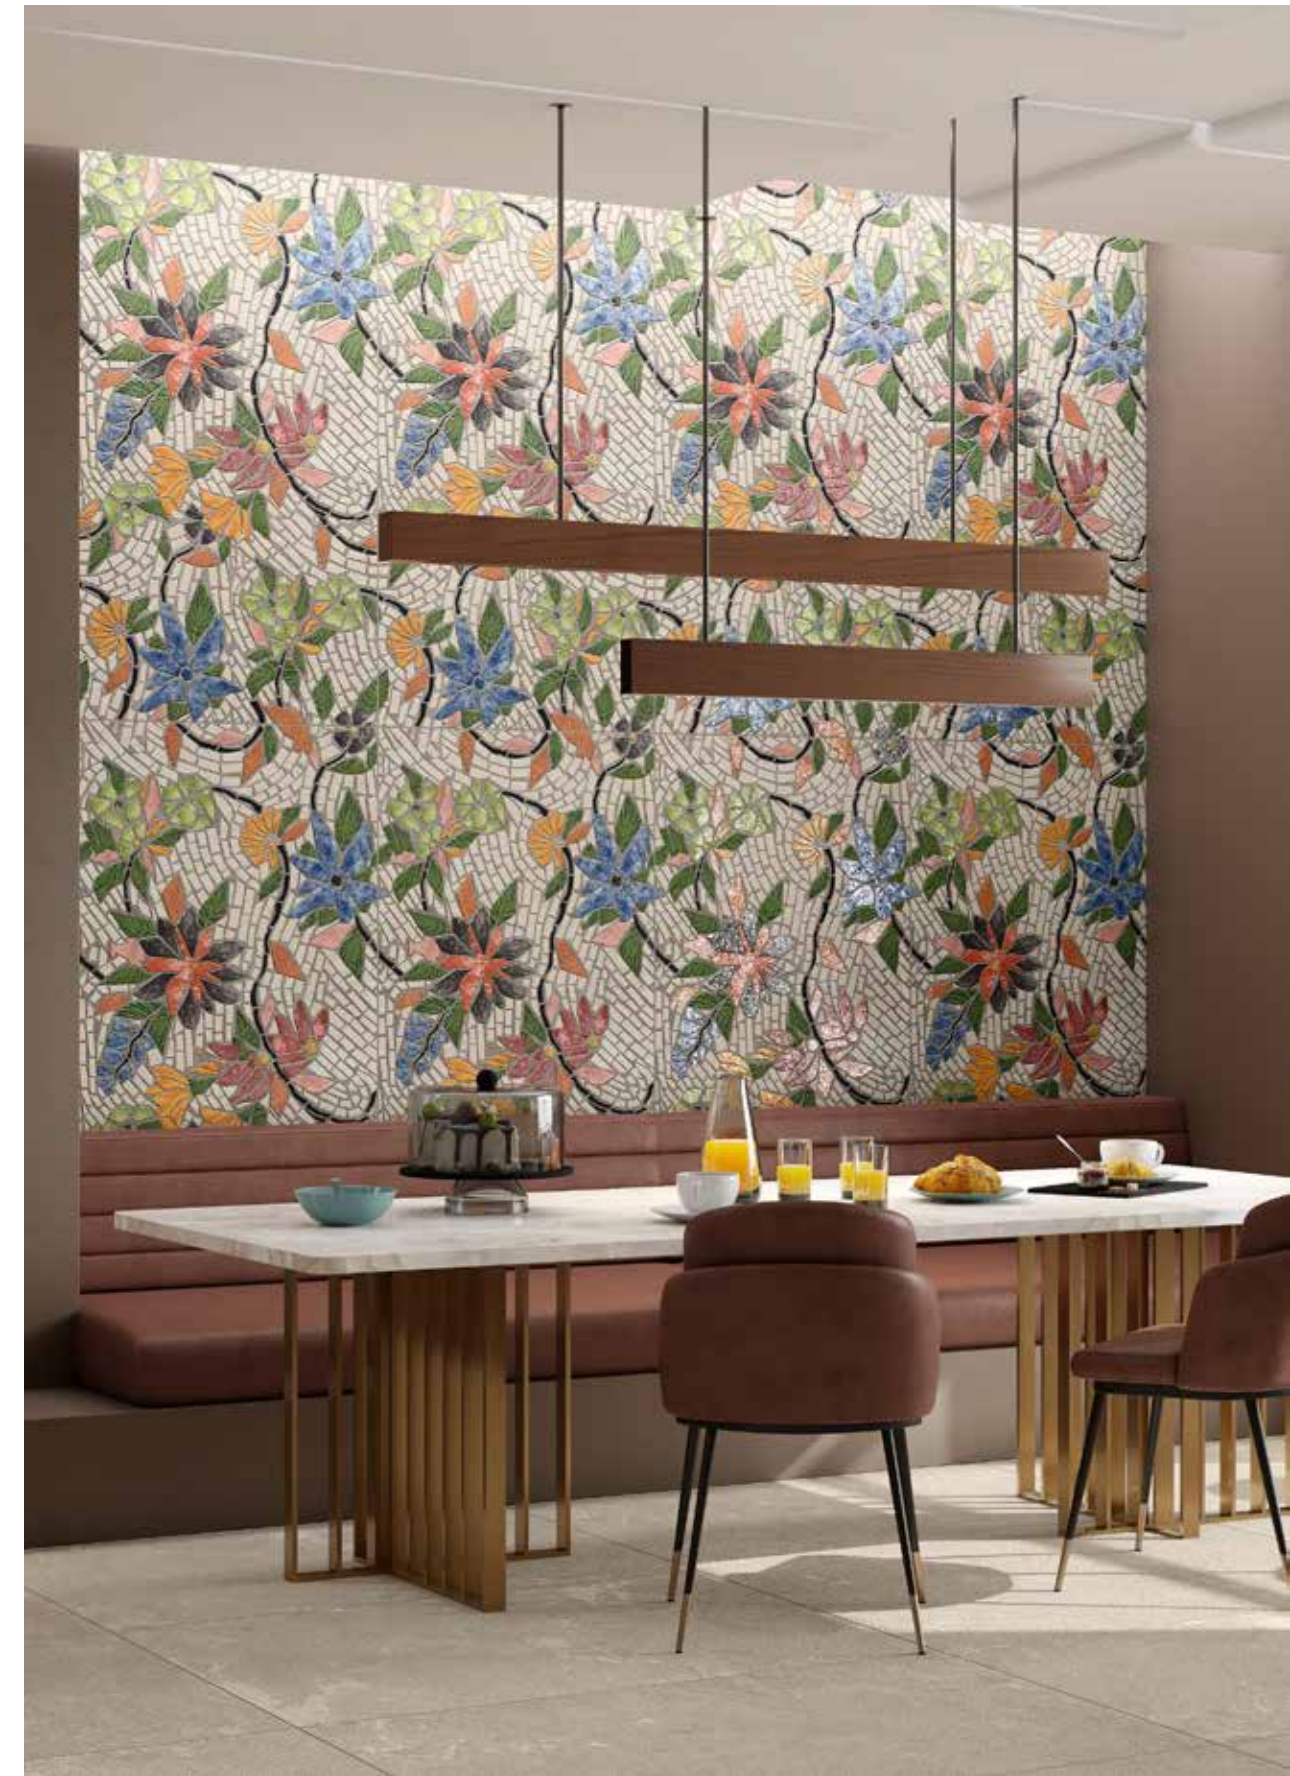

STIPPLE MOSAIC DECOR